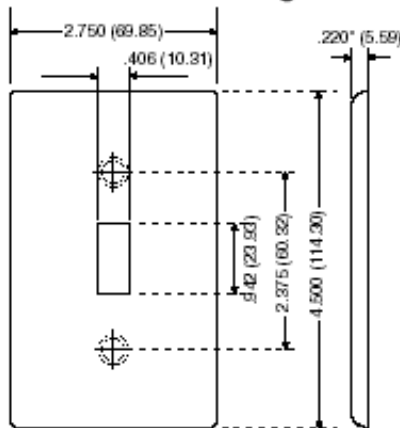

# 80704-W

1-Gang Single 1.406 Inch Hole Device Receptacle Wallplate, Standard Size, Thermoplastic Nylon, Device Mount, - White

Familiar and functional, Leviton Traditional Wallplates are designed for use with Traditional Leviton devices. They represent styles and form factors that have stood the test of time. Their clean lines work in virtually any location, whether in new or retrofit construction, and they install quickly and easily. Leviton offers Traditional Wallplates in a vast array of colors and configurations.

### Technical Information

Product Features

**Color :** White

**Gang :** 1

**Material :** Nylon

**Mount :** Device

**Size :** Standard

**Standards and Certifications :** UL/CSA

**Type :** Hole

**Warranty :** 10-Year Limited

**UPC Code :** 078477493403

**Country Of Origin :** Please Contact Customer Service.

**RoHS Compliant :** Yes

### Dimensional Diagram